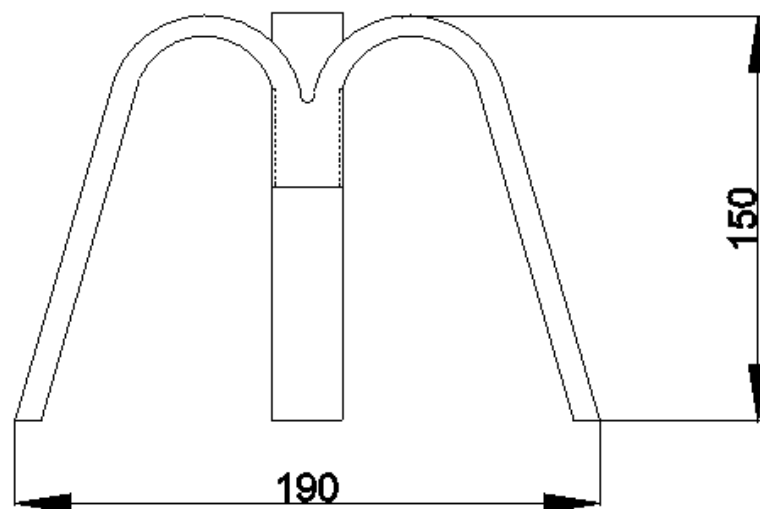

Assembly instructions

When inserting the candle, make sure that 1.5 cm is inserted.

Extinguish the candle when there are about 2 cm left. before consuming completely. Otherwise, you will not be able to remove it easily.

General

Assembly instructions

Read these warnings carefully.

This candle holder are designed for domestic use.

Use paraffin candles 100% diameter 22 mm.

Do not leave it on without any adult next to you.

Do not leave it to children and pets access.