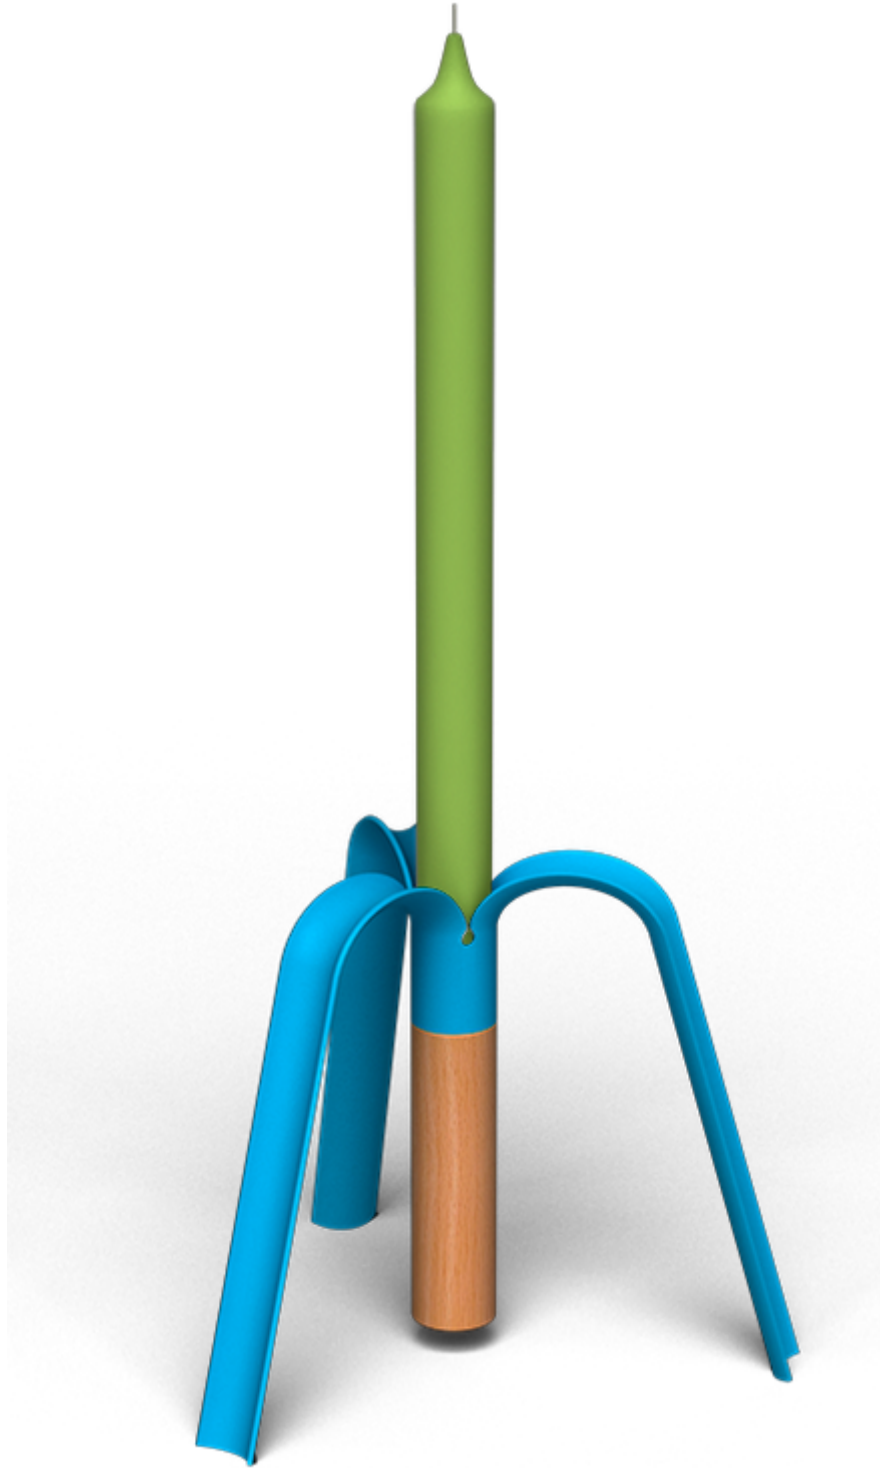

Candlestick BANANA (ral 5015)

Designer: Javier Gutiérrez Asensio, Pedro Boj Perez
© Copyright , Javier Gutiérrez Asensio, Pedro Boj Perez 2015
© Copyright DAE 2018

Assembly instructions

When inserting the candle, make sure that 1.5 cm is inserted.

Extinguish the candle when there are about 2 cm left. before consuming completely. Otherwise, you will not be able to remove it easily.

General

Assembly instructions

Read these warnings carefully.

This candle holder are designed for domestic use.

Use paraffin candles 100% diameter 22 mm.

Do not leave it on without any adult next to you.

Do not leave it to children and pets access.

Do not place it near air currents.

Do not place it near flammable or fire sensitive products or materials. "Curtains, Alcohol, plastic bags, etc.,