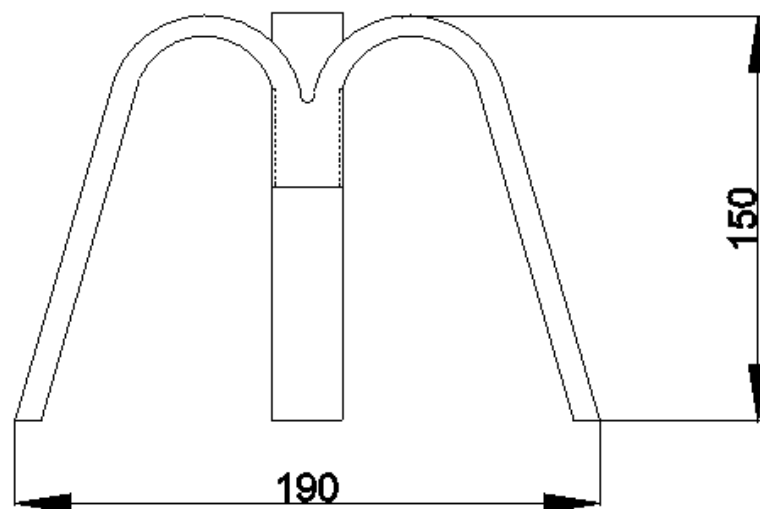

Candlestick BANANA (ral 5015)

Designer: Javier Gutiérrez Asensio, Pedro Boj Perez
© Copyright , Javier Gutiérrez Asensio, Pedro Boj Perez 2015
© Copyright DAE 2018

Assembly instructions

When inserting the candle, make sure that 1.5 cm is inserted.

Extinguish the candle when there are about 2 cm left. before consuming completely. Otherwise, you will not be able to remove it easily.

General

Assembly instructions

Read these warnings carefully.

This candle holder are designed for domestic use.