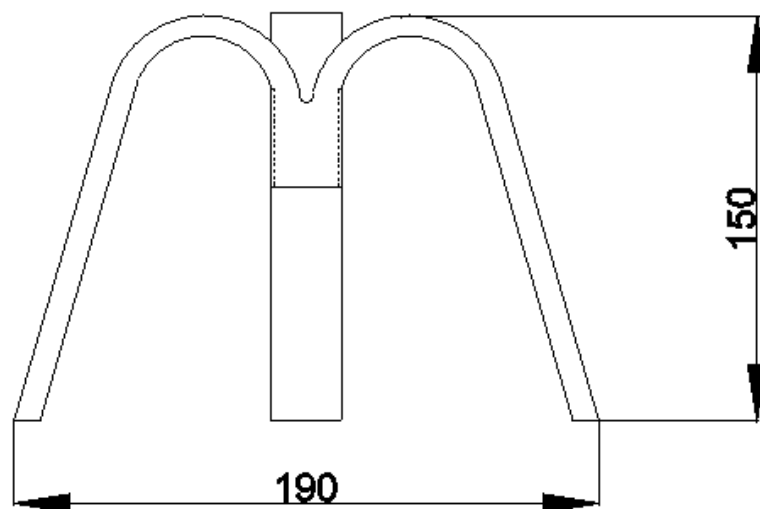

Assembly instructions

When inserting the candle, make sure that 1.5 cm is inserted.

Extinguish the candle when there are about 2 cm left. before consuming completely. Otherwise, you will not be able to remove it easily.

General

Assembly instructions

Read these warnings carefully.

This candle holder are designed for domestic use.

Use paraffin candles 100% diameter 22 mm.

Do not leave it on without any adult next to you.

Do not leave it to children and pets access.