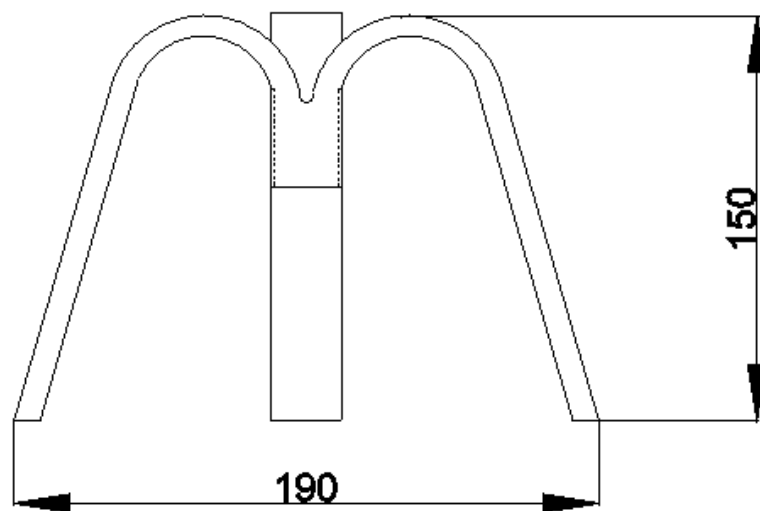

**Assembly instructions**

When inserting the candle, make sure that 1.5 cm is inserted.

Extinguish the candle when there are about 2 cm left. before consuming completely. Otherwise, you will not be able to remove it easily.