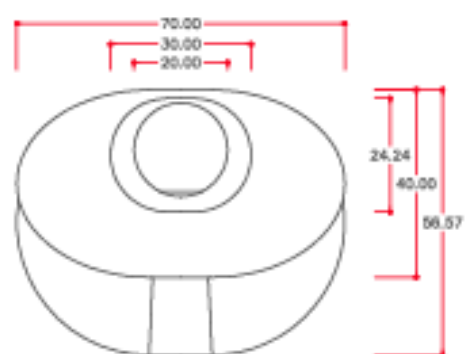

Fireplace Articulare

General data and commercial

Model: Articulare
RS: A/10
Weight: 160
Width: 700 mm.
Height: 2400 mm.
Long: 566 mm.

Construction details and material

Structure: Manufactured with polished steel sheet 2mm thick.

Tube: Made with polished steel sheet 2mm thick.

Grill: Made of 4 mm polished steel plate. of thickness.

Painting: The set is painted with monocomponent anticalcal enamel, matte black color, with a thermal resistance of 9504C.

DATA FOR TRANSPORTATION:

CAGE: 3100 x 800 or 650 mm. (Length x Height x Width) **WEIGHT:** 185 Kg.

METERS TRUCK: 3.3

DAE, reserves the right to make changes and / or modifications to the products and their specifications without prior notice.