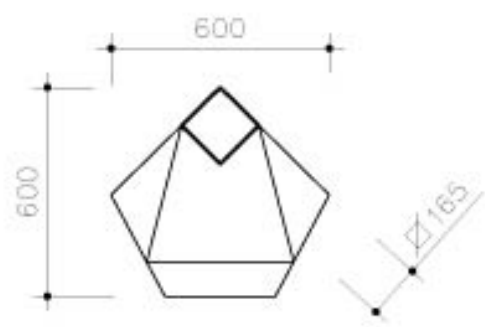

Fireplace Cerdanya

General data and commercial

Model: Cerdanya
RS: A/7
Weight: 71 Kg.
Width: 600 mm.
Height: 3055 mm.
Long: 600 mm.

Construction details and material

Fireplace: Set made of sheet steel polished 2mm thick

Painting:

The set is painted with glaze anticaloric-component, with colour matte black, with a thermal resistance of 950 ° C.

TRANSPORT INFORMATION:

CAGE: 3250 x 750 x750 mm. (Length x Height x Width)

WEIGHT: 121Kg.

TRUCK METERS: 3,4m.

DAE Chimeneas reserves the right to make changes and / or changes in the products and specifications without notice.

Chimenea Cerdanya
Diseño: Mila, Leopoldo