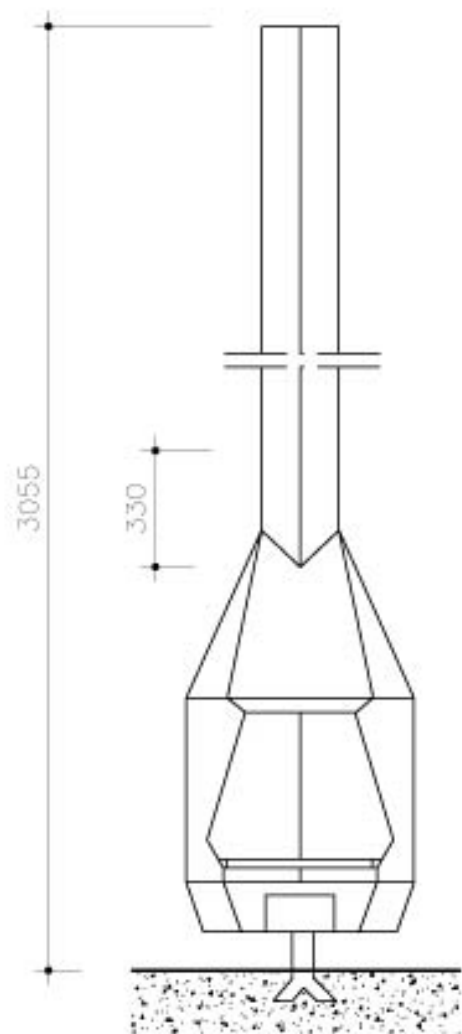

Fireplace Cerdanya

General data and commercial

Model: Cerdanya
RS: A/7
Weight: 71 Kg.
Width: 600 mm.
Height: 3055 mm.
Long: 600 mm.

Construction details and material

Fireplace: Set made of sheet steel polished 2mm thick

Tube: Made of sheet steel polished 2mm thick.

Ashes tray: Made of plate steel polished 1mm thick.

Grill: Made of cast iron GG-20 pearlitic.

Interior Section: Made of plate steel polished 4mm thick. Between the inside section and the hood there is an air chamber.

Painting:

The set is painted with glaze anticaloric-component, with colour matte black, with a thermal resistance of 950 ° C.

TRANSPORT INFORMATION:

CAGE: 3250 x 750 x750 mm. (Length x Height x Width)

WEIGHT: 121Kg.

TRUCK METERS: 3,4m.

DAE Chimeneas reserves the right to make changes and / or changes in the products and specifications without notice.

Chimenea Cerdanya
Diseño: Mila, Leopoldo