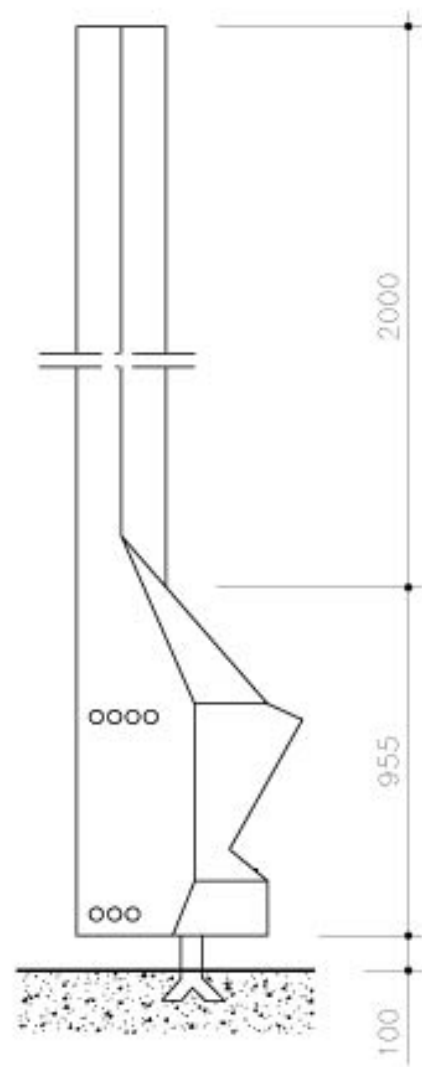

Fireplace Cerdanya

General data and commercial

Model: Cerdanya
RS: A/7
Weight: 71 Kg.
Width: 600 mm.
Height: 3055 mm.
Long: 600 mm.

Construction details and material

Fireplace: Set made of sheet steel polished 2mm thick

Tube: Made of sheet steel polished 2mm thick.

Ashes tray: Made of plate steel polished 1mm thick.

Grill: Made of cast iron GG-20 pearlitic.

Interior Section: Made of plate steel polished 4mm thick. Between the inside section and the hood there is an air chamber.

Painting:

The set is painted with glaze anticaloric-component, with colour matte black, with a thermal resistance of 950 ° C.

TRANSPORT INFORMATION:

CAGE: 3250 x 750 x750 mm. (Length x Height x Width)

WEIGHT: 121Kg.

TRUCK METERS: 3,4m.

DAE Chimeneas reserves the right to make changes and / or changes in the products and specifications without notice.

Chimenea Cerdanya
Diseño: Mila, Leopoldo