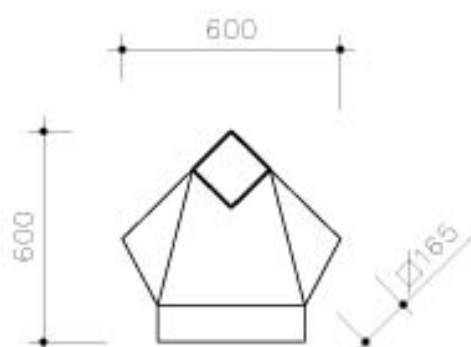

### General data and commercial

Model: Cerdanya 91  
RS: A/8  
Weight: 79 Kg.  
Width: 600 mm.  
Height: 3055 mm.  
Long: 600 mm.

### TRANSPORT INFORMATION:

**CAGE:** 3250 x 750 x 750 mm. (Length x Height x Width)

**WEIGHT:** 129 Kg.

TRUCK METERS: 3,4 m.

DAE Chimeneas reserves the right to make changes and / or changes in the products and specifications without notice.