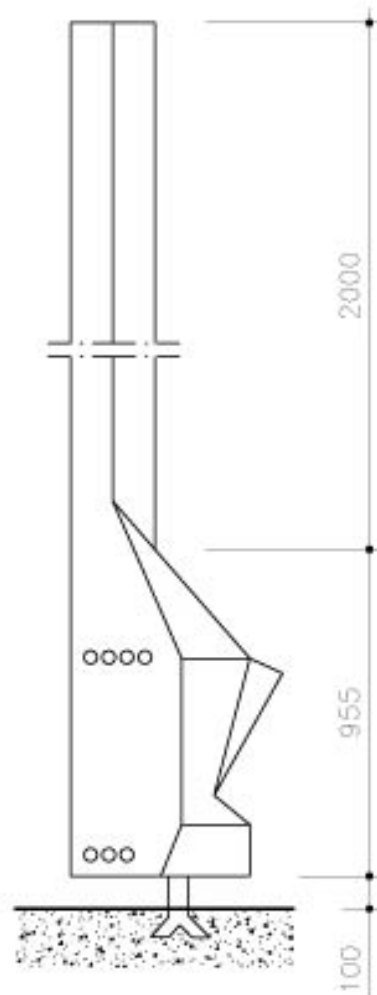

### General data and commercial

Model: Cerdanya 91  
RS: A/8  
Weight: 79 Kg.  
Width: 600 mm.  
Height: 3055 mm.  
Long: 600 mm.

### Construction details and material

**Fireplace:** Set made of sheet steel polished 2mm thick

**Tube:** Made of sheet steel polished 2mm thick.

**Ashes tray:** Made of plate steel polished 1mm thick.

**Grill:** Made of cast iron GG-20 pearlitic.

Made of polished steel sheet perforated.

Painted with glaze anticaloric-component, with colour matte black, with a thermal resistance of 950 ° C.

**Door:**

**Painting:** The set is

### TRANSPORT INFORMATION:

**CAGE:** 3250 x 750 x 750 mm. (Length x Height x Width)

**WEIGHT:** 129 Kg.

TRUCK METERS: 3,4 m.

DAE Chimeneas reserves the right to make changes and / or changes in the products and specifications without notice.