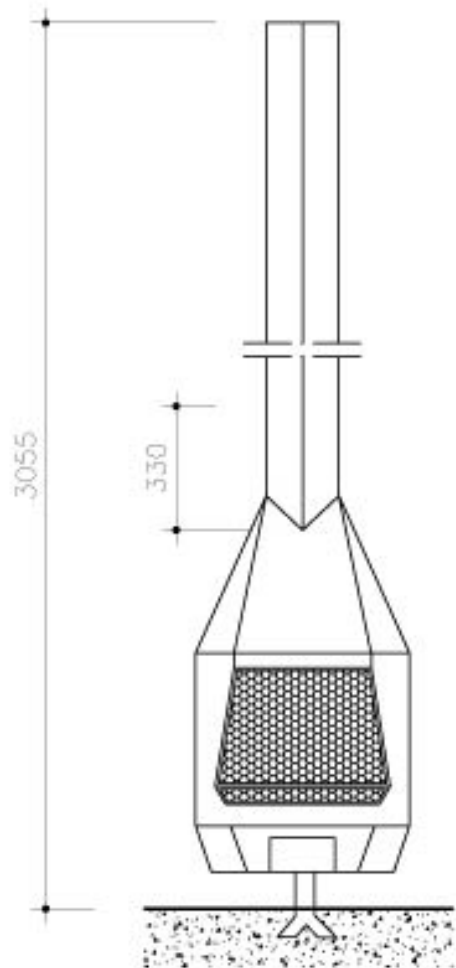

### General data and commercial

Model: Cerdanya 91  
RS: A/8  
Weight: 79 Kg.  
Width: 600 mm.  
Height: 3055 mm.  
Long: 600 mm.

### Construction details and material

**Fireplace:** Set made of sheet steel polished 2mm thick

**Tube:** Made of sheet steel polished 2mm thick.

**Ashes tray:** Made of plate steel polished 1mm thick.

**Grill:** Made of cast iron GG-20 pearlitic.

Made of polished steel sheet perforated.

Painted with glaze anticaloric-component, with colour matte black, with a thermal resistance of 950 ° C.

**Door:**

**Painting:** The set is

### TRANSPORT INFORMATION:

**CAGE:** 3250 x 750 x 750 mm. (Length x Height x Width)

**WEIGHT:** 129 Kg.

TRUCK METERS: 3,4 m.

DAE Chimeneas reserves the right to make changes and / or changes in the products and specifications without notice.