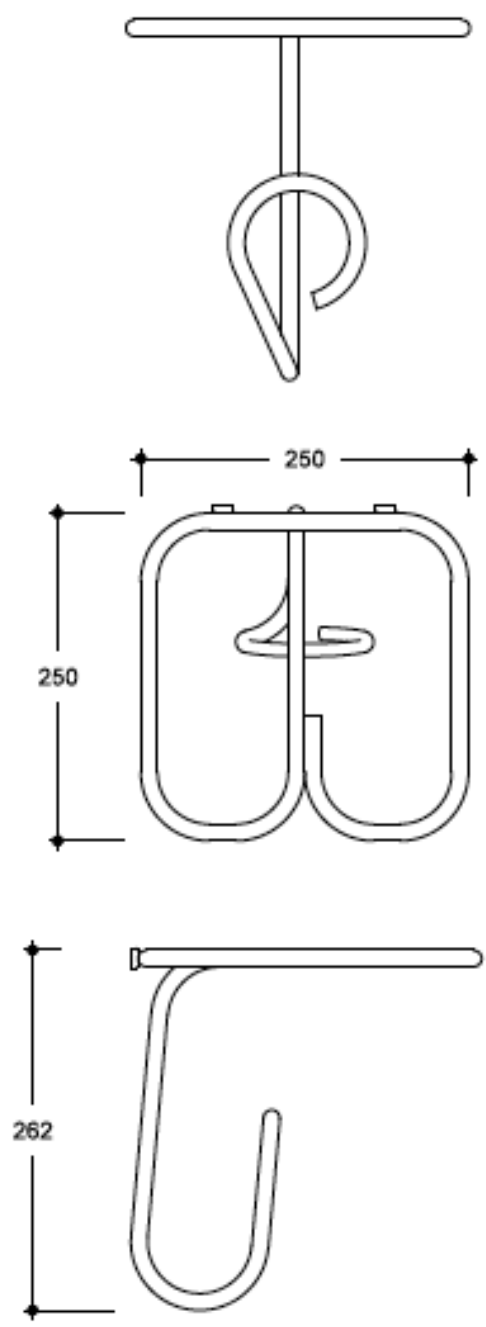

Colgador GERMAINE

General data and commercial

Model: Colgador GERMAINE

RS: TC/CO-GER

Weight: 0,4 Kg.

Width: 25 cm.

Height: 26,5 cm.

Long: 25 cm.

Construction details and material

Structure: Solid aluminum rod painted in matt or anodized color.

Painting: epoxy primer and deep matte polyurethane paint two components.

DATA FOR TRANSPORTATION:

Box: 300 x 300 x 300 mm. (Length x Height x Width)

WEIGHT: 0,7 Kg.

DAE, reserves the right to make changes and / or modifications to the products and their specifications without prior notice.

Colgador GERMAINE
Diseño: Luís Clotet &
Oscar Tusquets