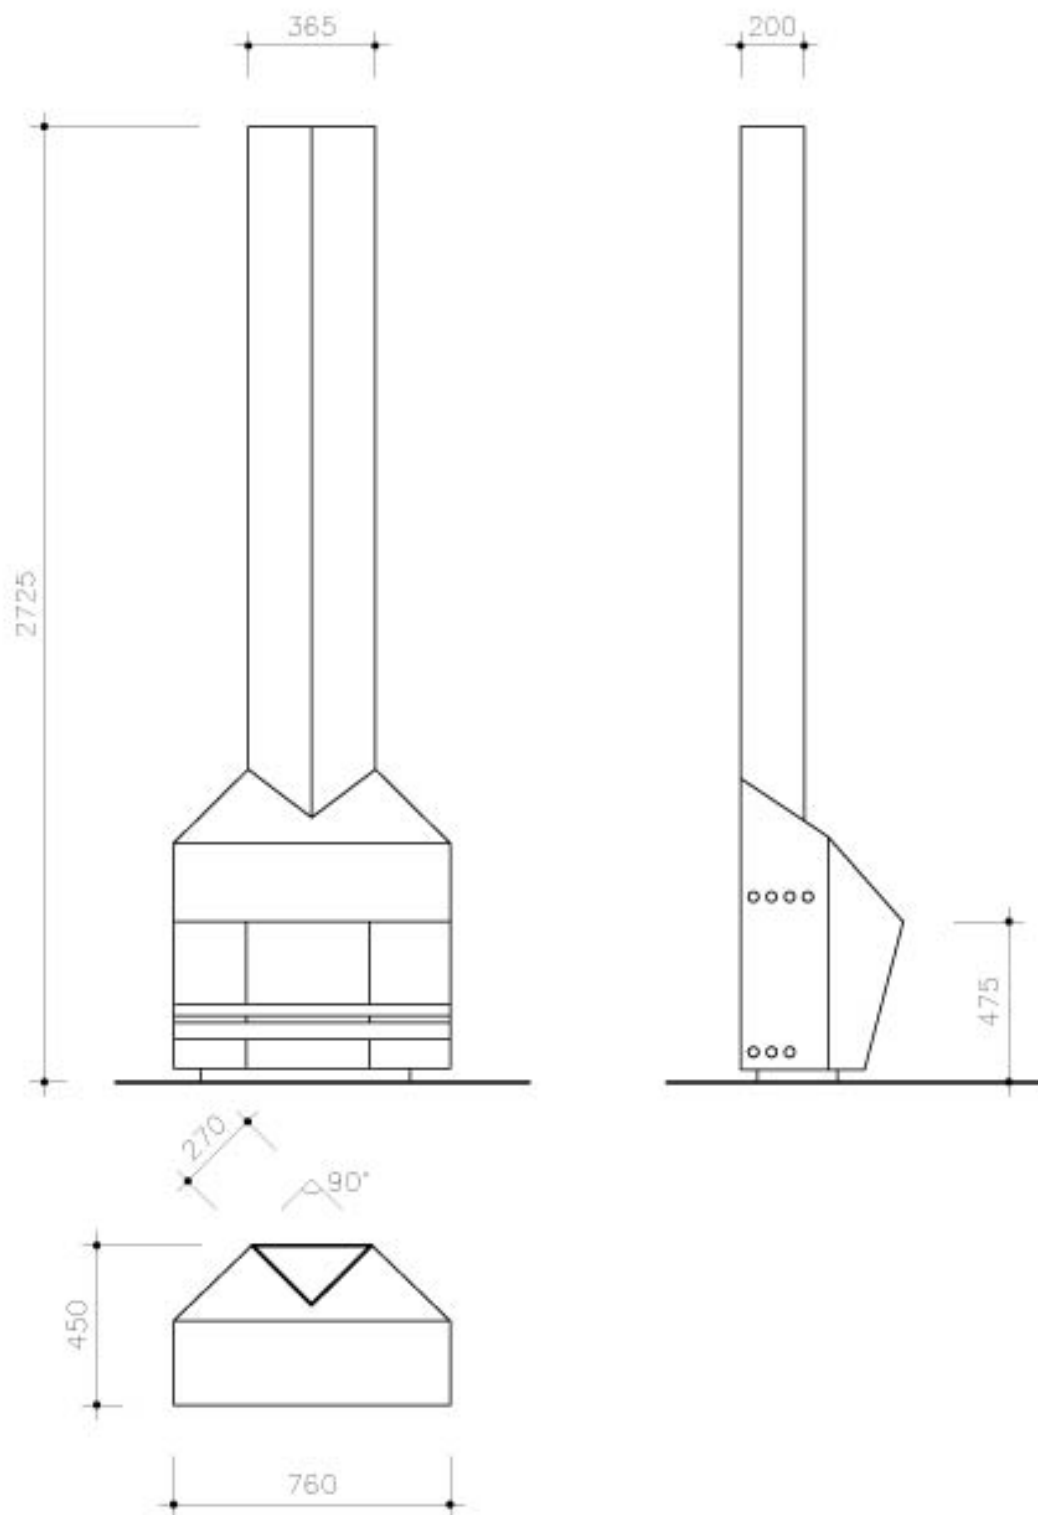

Fireplace Beta

General data and commercial

Model: Beta
RS: A/17
Weight: 77 Kg.
Width: 760 mm.
Height: 2727 mm.
Long: 450 mm.

Construction details and material

Fireplace: Set made of sheet steel polished 2mm thick

Tube: Made of sheet steel polished 2mm thick.

Grill: Made of cast iron GG-20 pearlitic.

Interior Section: Made of plate steel polished 4mm thick. Between the inside section and the hood there is an air chamber.

Painting: The set is painted with glaze anticaloric-component, with colour matte black, with a thermal resistance of 950 ° C.

TRANSPORT INFORMATION:

CAGE: 2900 x 890 x 600 mm. (Length x Height x Width)

WEIGHT: 127 Kg.

TRUCK METERS: 3 m.

DAE Chimeneas reserves the right to make changes and / or changes in the products and specifications without notice.

CHIMENEAS
 Chimenea BETA
 Diseño: Milá, Leopoldo