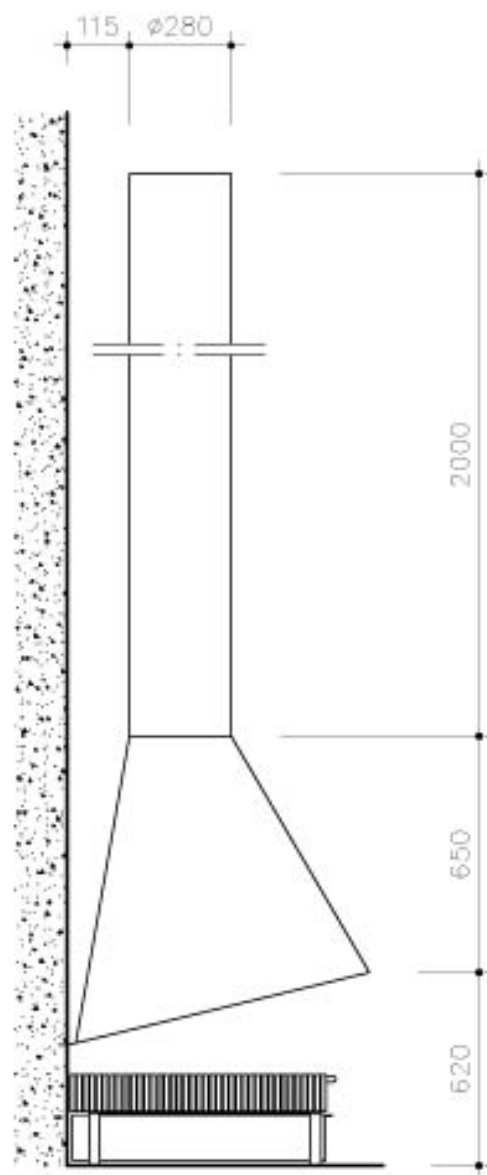

Fireplace BC

General data and commercial

Model: BC
RS: A/18
Weight: 70 Kg
Width: 1000 mm.
Height: 3260 mm.
Long: 750 mm.

Construction details and material

Hood & Tube: Made of sheet steel polished 2mm thick.

Ashes tray: Made of plate steel polished 1mm thick.

Grill: Made of polished steel profile, T-shaped, 30 mm in width.

Painting: The set is painted with glaze anticaloric-component, with color matte black, with a thermal resistance of 950 ° C.

TRANSPORT INFORMATION:

CAGE: 3050 x 1150 x 880 mm. (Length x Height x Width)

WEIGHT: 120 Kg.

TRUCK METERS: 3 m.

DAE Chimeneas reserves the right to make changes and / or changes in the products and specifications without notice.