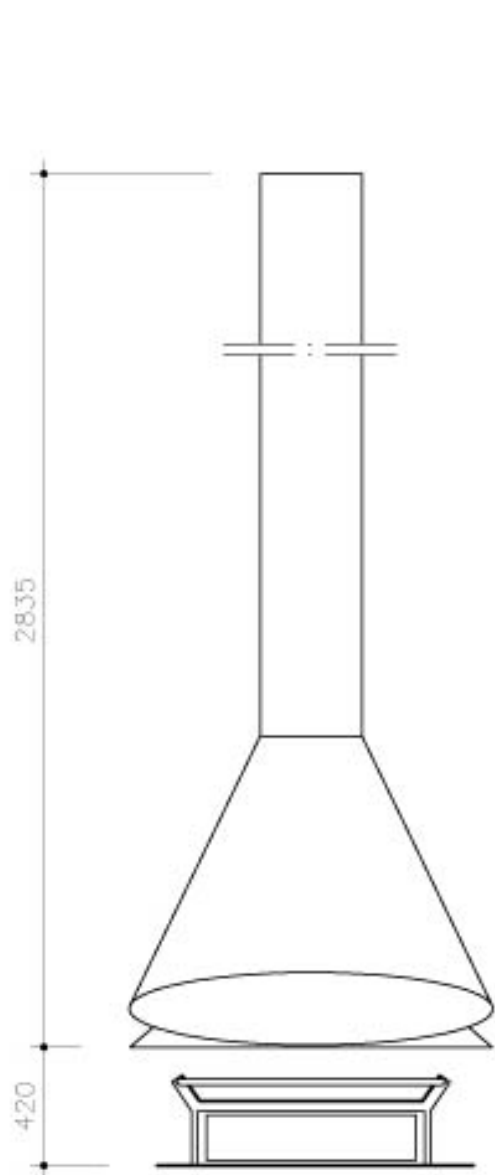

Fireplace BC

General data and commercial

Model: BC
RS: A/18
Weight: 70 Kg
Width: 1000 mm.
Height: 3260 mm.
Long: 750 mm.

Construction details and material

Hood & Tube: Made of sheet steel polished 2mm thick.

Ashes tray: Made of plate steel polished 1mm thick.

Grill: Made of polished steel profile, T-shaped, 30 mm in width.

Painting: The set is painted with glaze anticaloric-component, with color matte black, with a thermal resistance of 950 ° C.

TRANSPORT INFORMATION:

CAGE: 3050 x 1150 x 880 mm. (Length x Height x Width)

WEIGHT: 120 Kg.

TRUCK METERS: 3 m.

DAE Chimeneas reserves the right to make changes and / or changes in the products and specifications without notice.