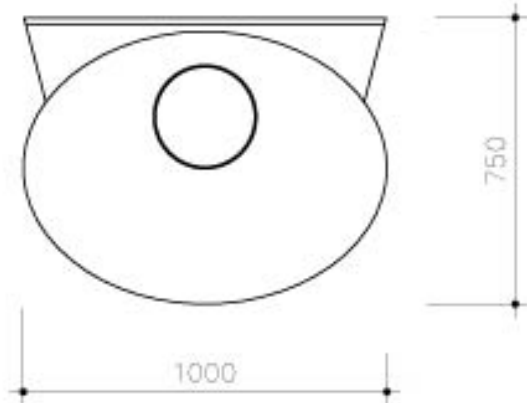

Fireplace BC

General data and commercial

Model: BC
RS: A/18
Weight: 70 Kg
Width: 1000 mm.
Height: 3260 mm.
Long: 750 mm.

Construction details and material

Hood & Tube: Made of sheet steel polished 2mm thick.

Ashes tray: Made of plate steel polished 1mm thick.

Grill: Made of polished steel profile, T-shaped, 30 mm in width.

Painting: The set is painted with glaze anticaloric-component, with color matte black, with a thermal resistance of 950 ° C.

TRANSPORT INFORMATION:

CAGE: 3050 x 1150 x 880 mm. (Length x Height x Width)

WEIGHT: 120 Kg.

TRUCK METERS: 3 m.

DAE Chimeneas reserves the right to make changes and / or changes in the products and specifications without notice.